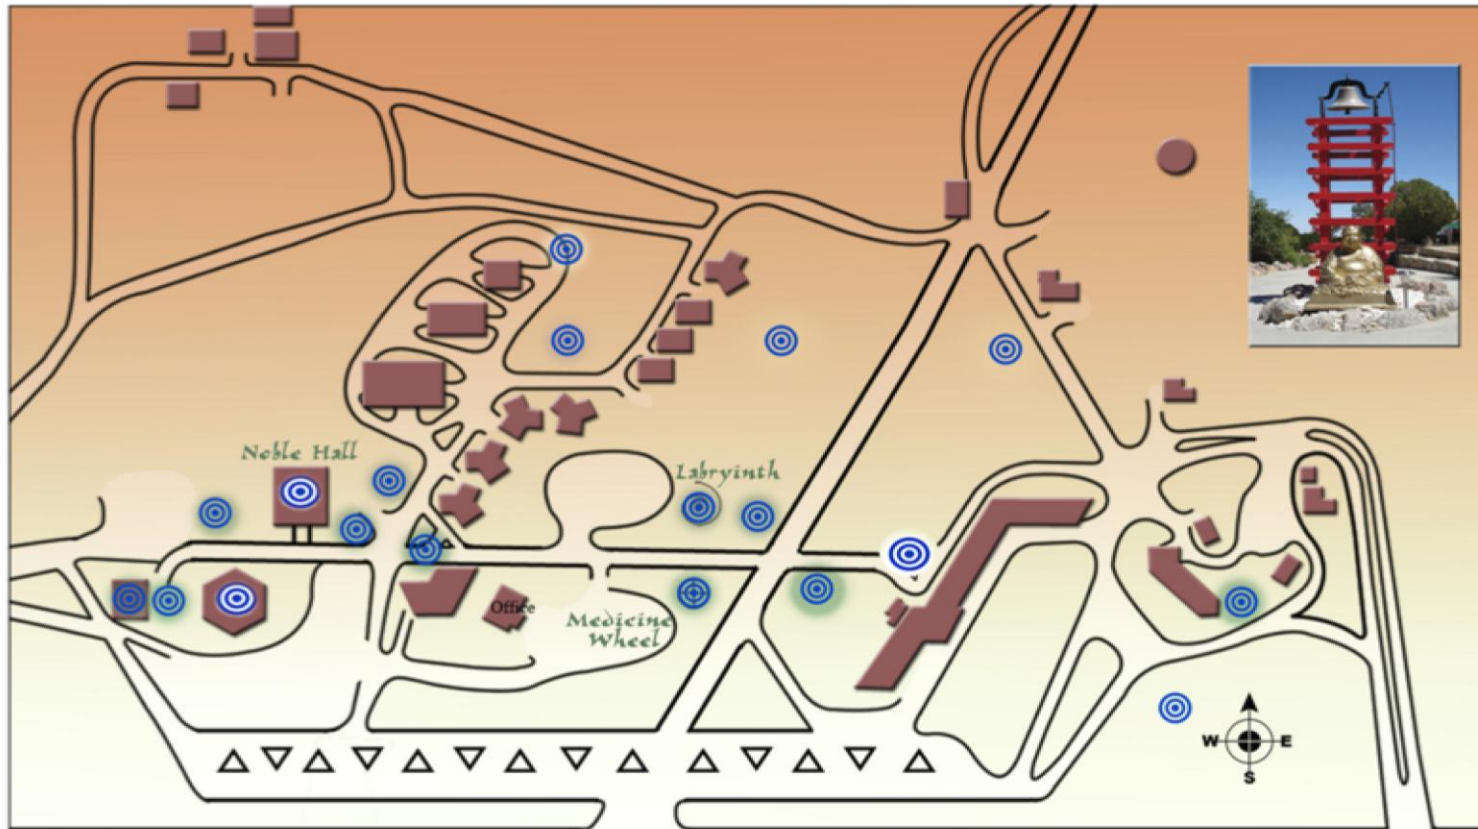

Joshua Tree Retreat Center Vortex Map

A Vortex is a place on the planet of increased energy.

The energy of a Vortex acts as an amplifier. An amplifier takes a signal or frequency and makes it stronger. When standing in a vortex, the energy will magnify what we bring to it on a physical, mental, emotional or spiritual level. The energy may augment your thoughts and intuition, allowing you to gain an unexpected insight. It may heighten your feelings of joy and happiness, or even have physical effect, such as causing a nagging pain to dissipate. The energy may also have a profound spiritual effect, leading a person to gain a greater understanding of who they are, or where they are going in life, many times helping to induce an internal ecstatic experience.

The Joshua Tree Retreat Center has 15 known Vortexes on the land. Whether you are asking for divine guidance, inspiration, or creativity in your chosen field, the vortexes will help you find clarity in your needs. We invite you and your friends to enjoy these natural energies from our Earth.

JTRC
JOSHUA TREE RETREAT CENTER & SPA

A Healing Journey

VORTICE CENTER MAP